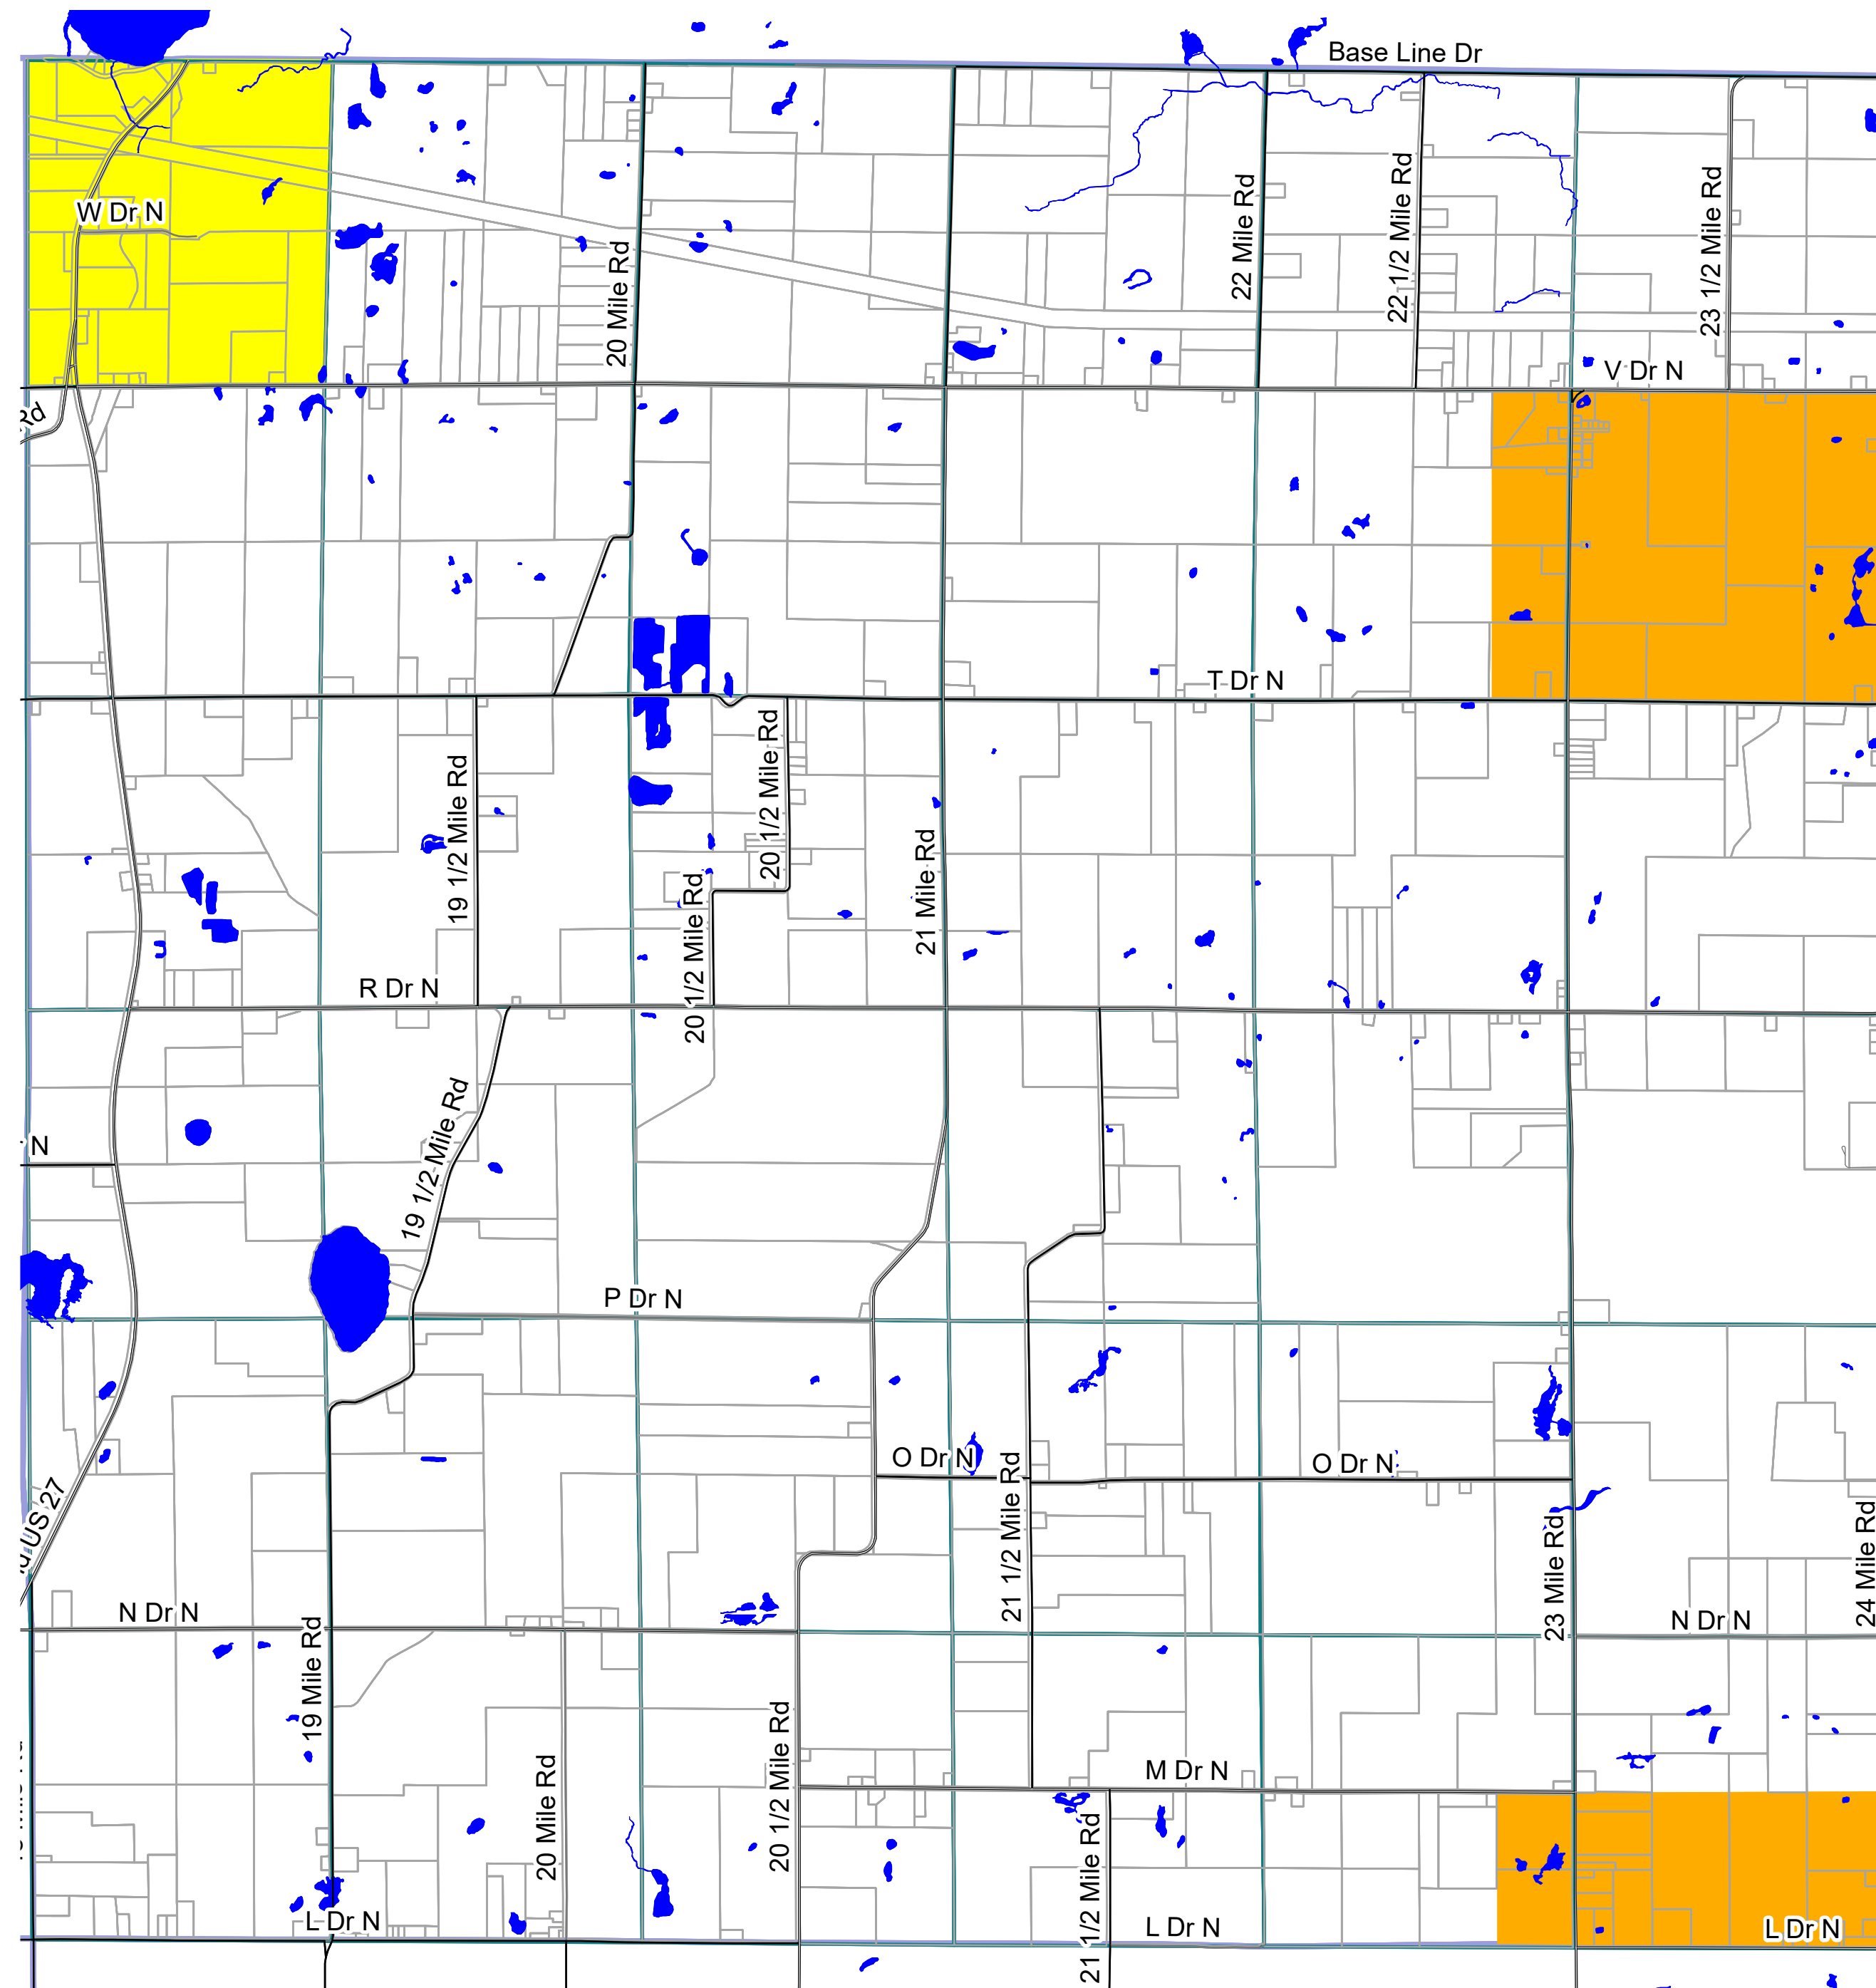

Lee Township Land Use

Calhoun County, MI

Miles

Last updated July 2004